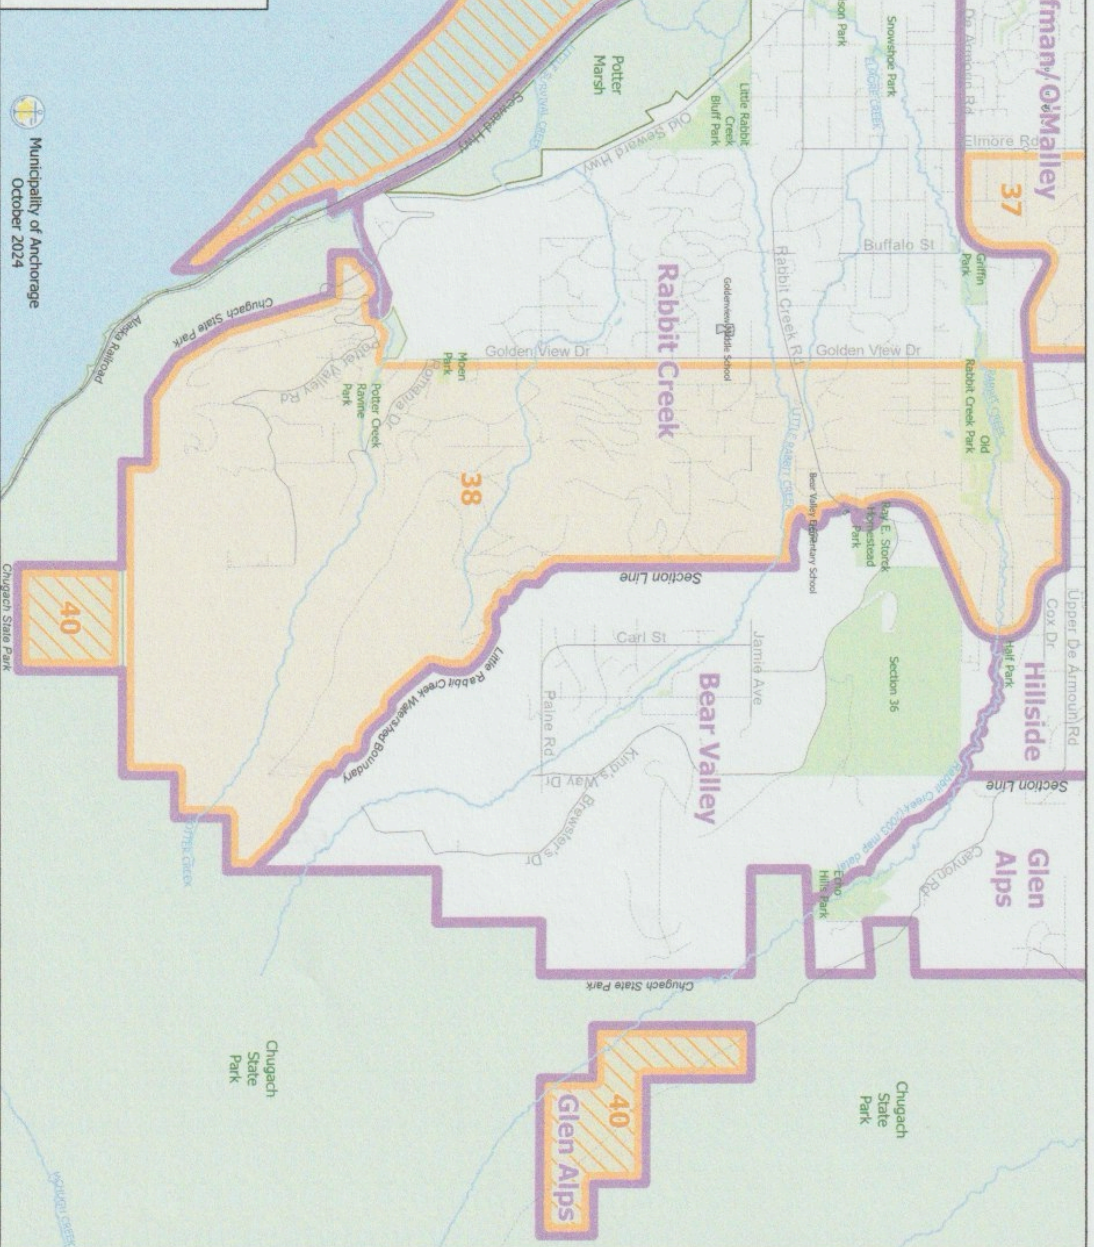

Community Council Boundary Study Areas
Area Map 13
Rabbit Creek and Bear Valley

Municipality of Anchorage
 October 2024