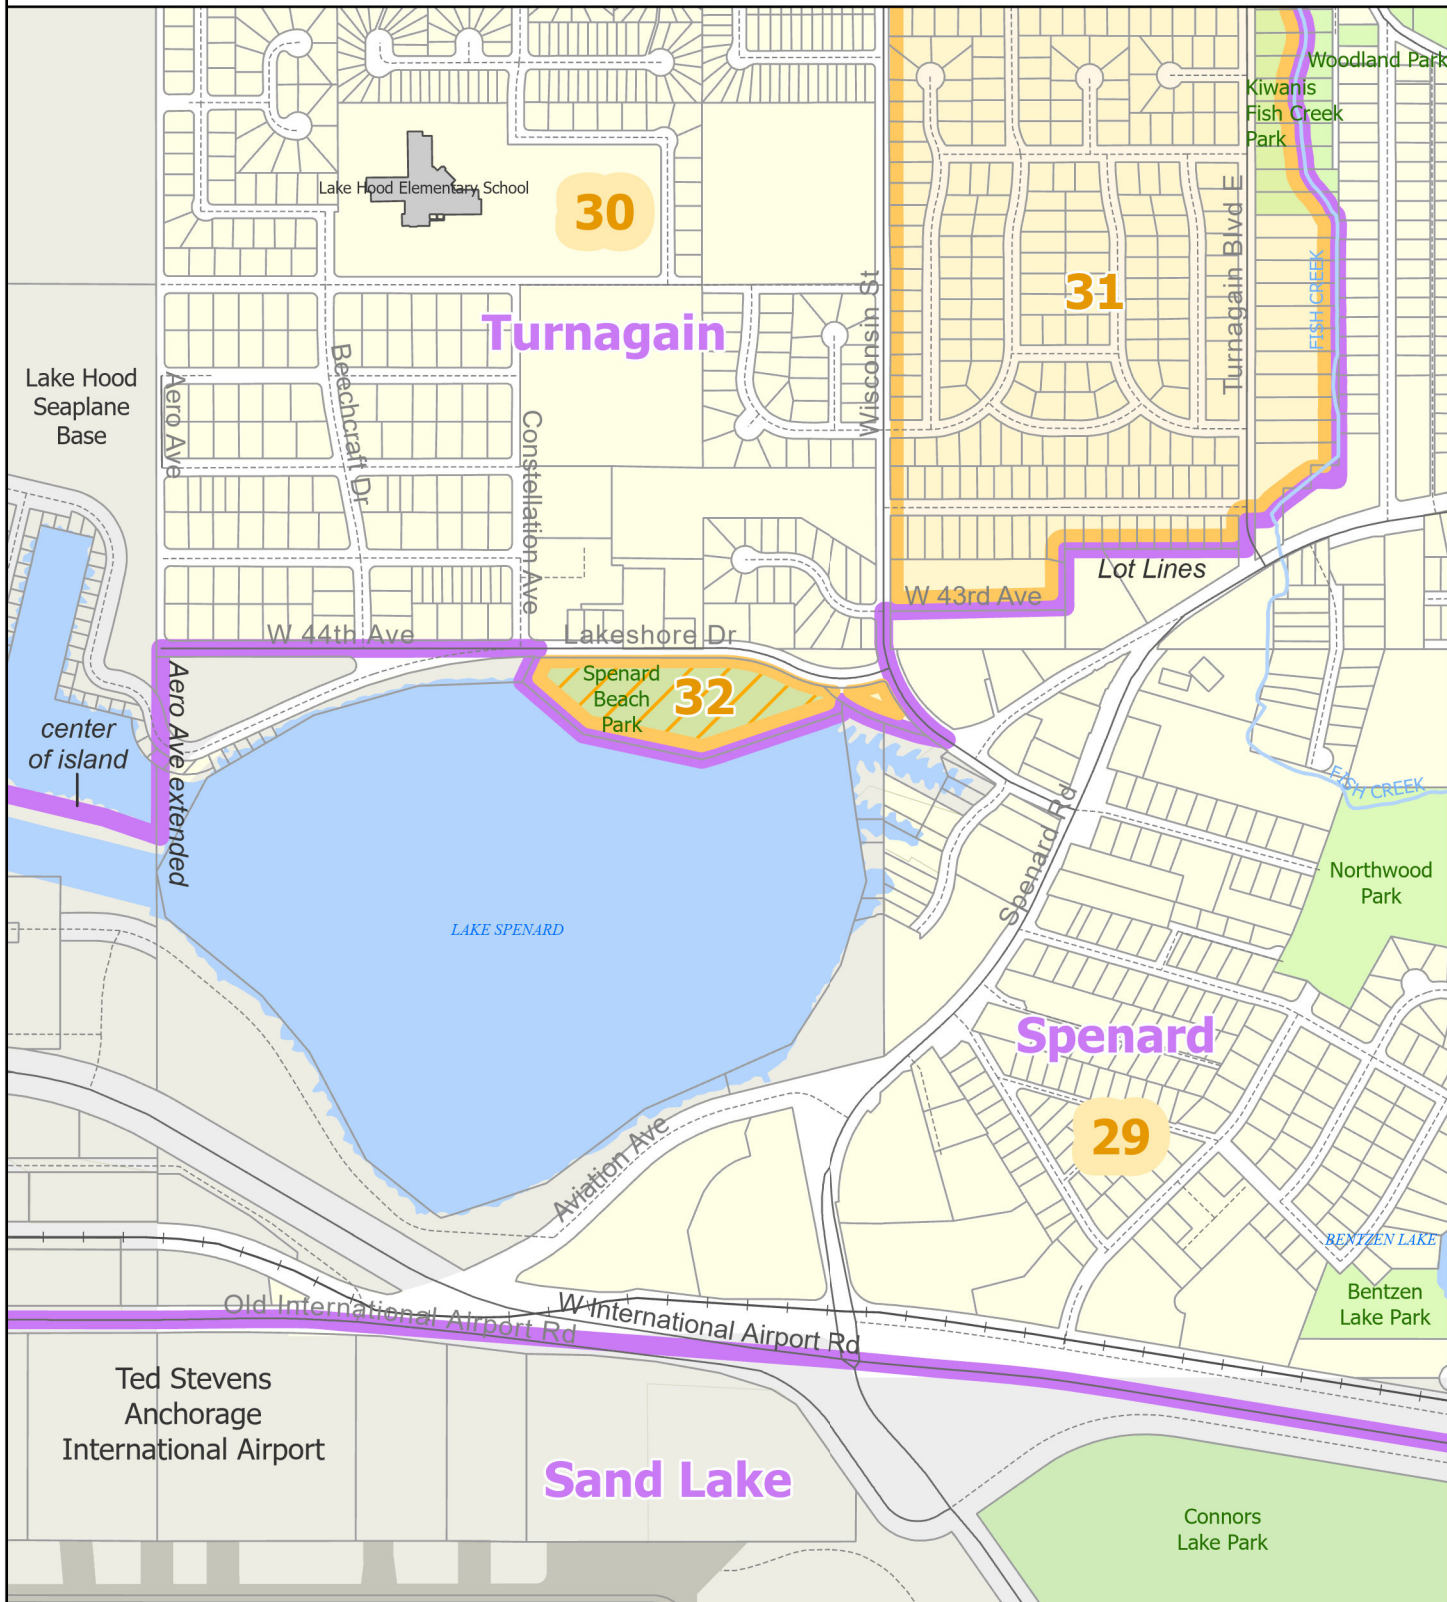

# Community Council Boundary Study Areas - Area Map 7a

## Lake Spenard Vicinity

Municipality of Anchorage  
October 2024

- Existing Community Council Boundary
- Local Streets
- Major Streets
- Streams
- Parcel Boundary
- Boundary Study Area
- Recommended Boundary Change
- # Boundary Study Area that Comprises All of a Community Council

# Community Council Boundary Study Areas - Area Map 7b

## West Fireweed Lane Vicinity

Municipality of Anchorage  
October 2024

- Existing Community Council Boundary
- Local Streets
- Major Streets
- Streams
- Parcel Boundary
- Boundary Study Area
- Recommended Boundary Change
- # Boundary Study Area that Comprises All of a Community Council