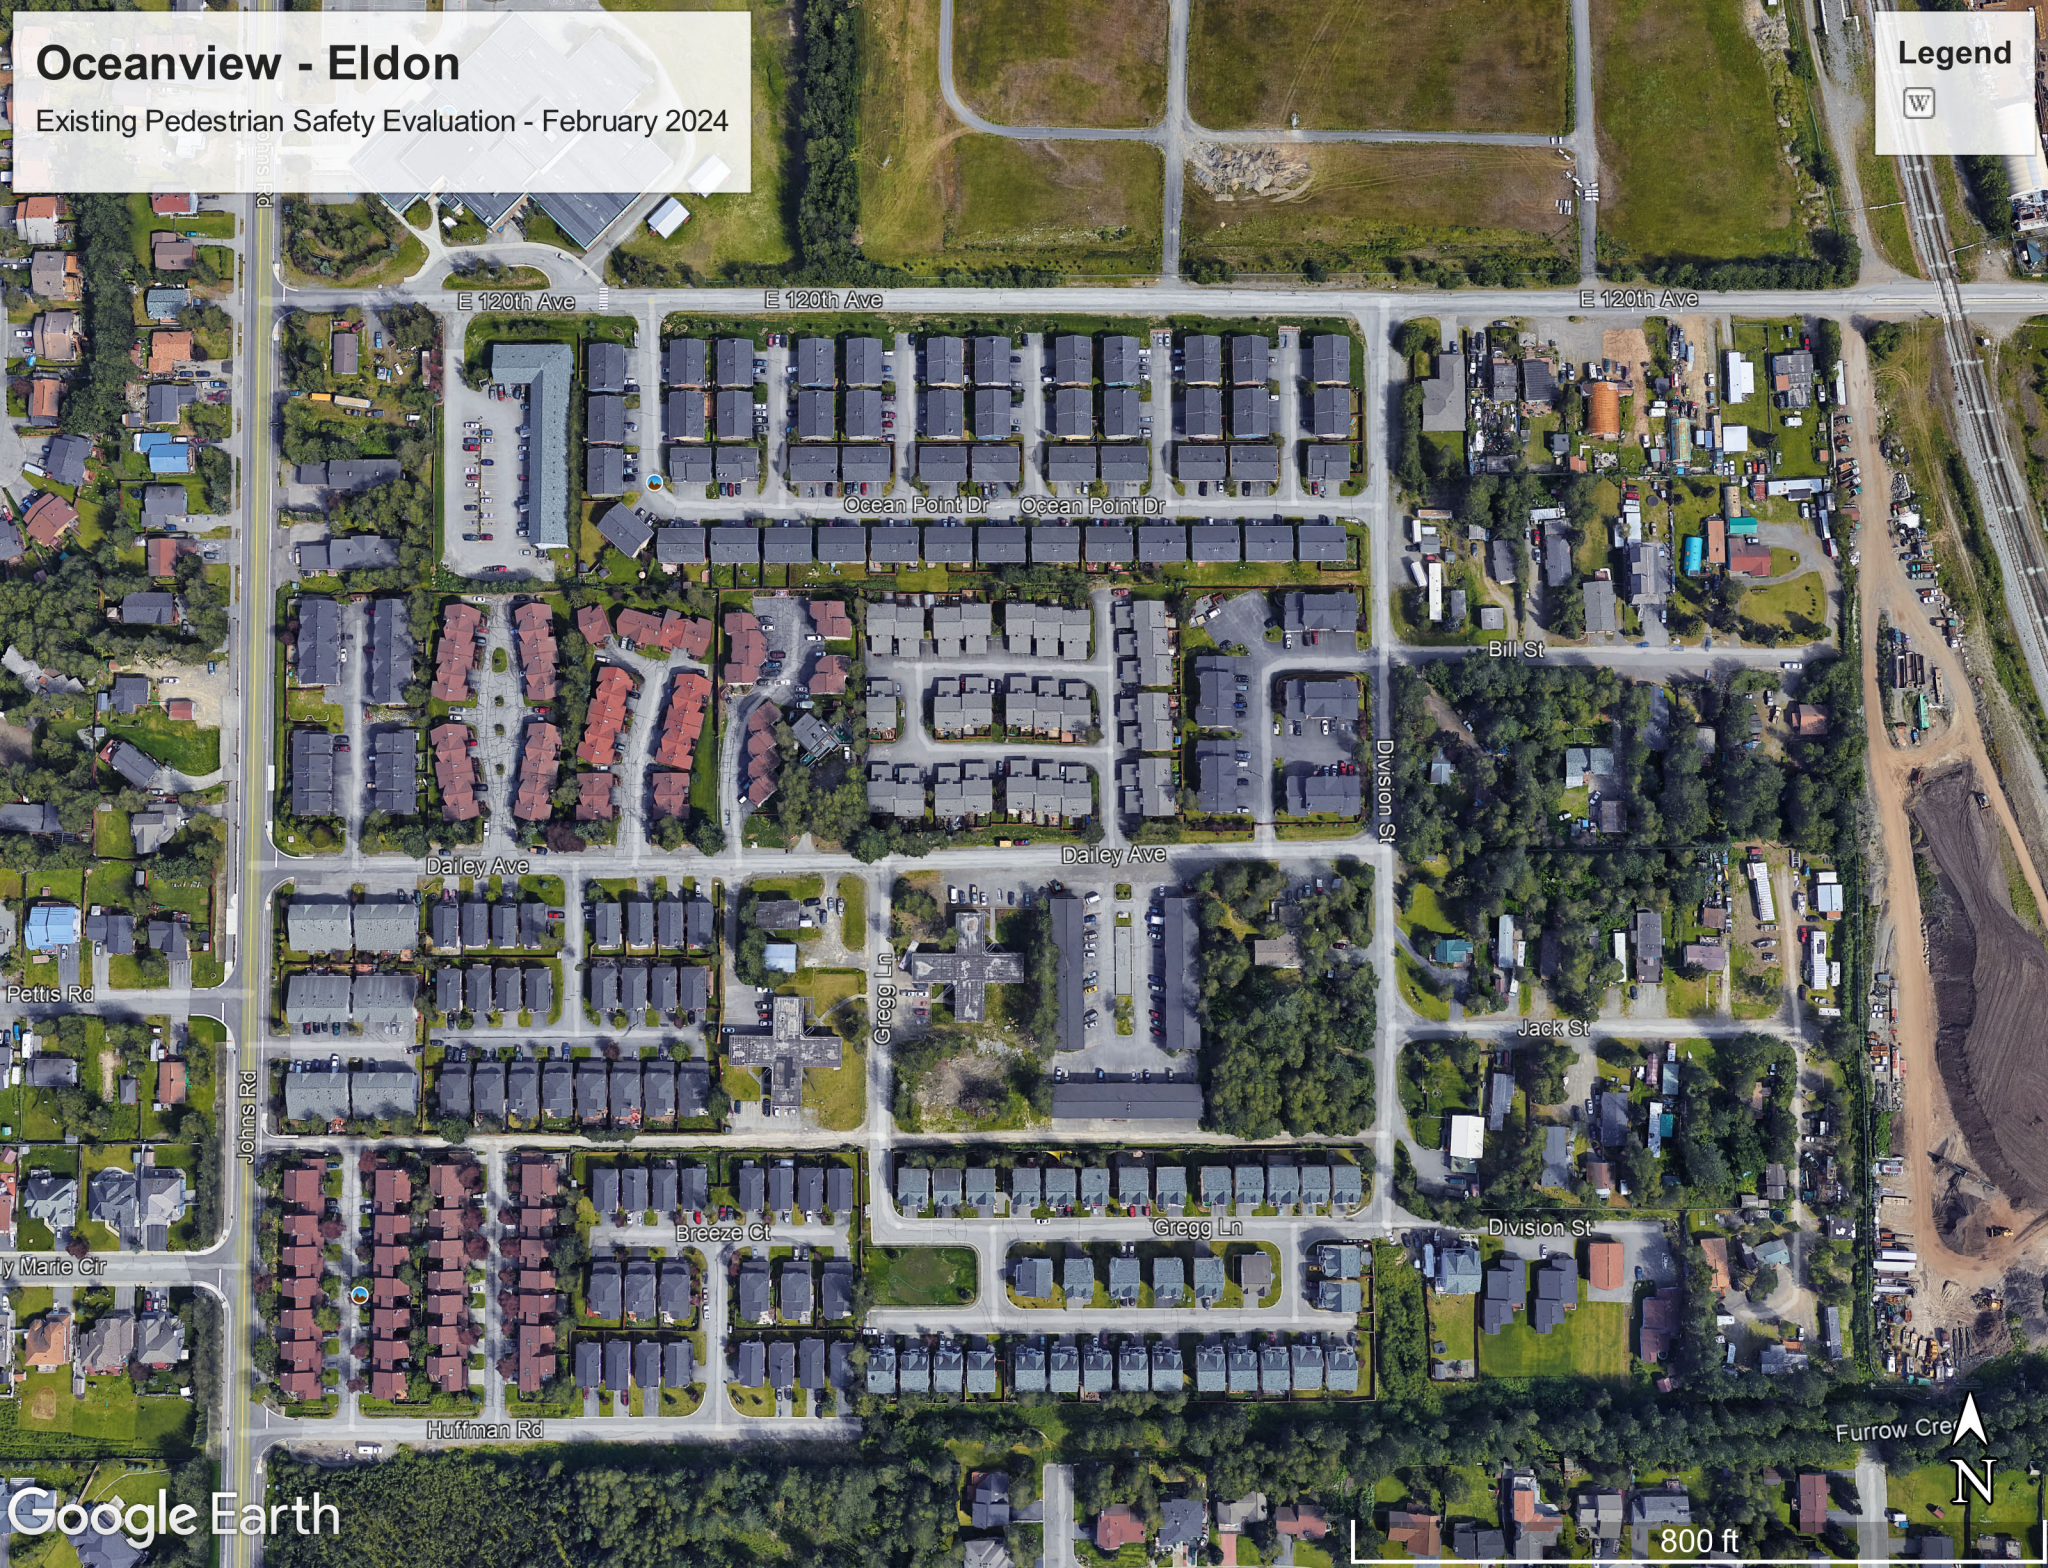

# Oceanview - Eldon

Existing Pedestrian Safety Evaluation - February 2024

Legend

Google Earth

800 ft