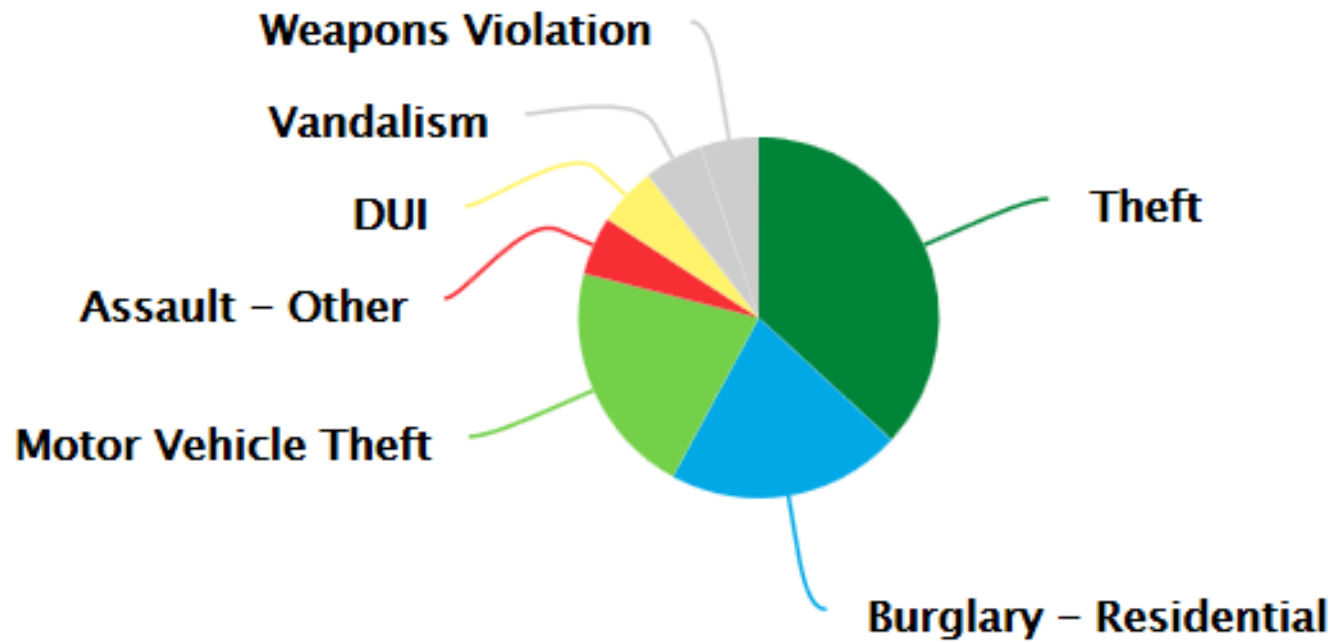

- e. Plan or participate in a community clean up 23.33%
 - f. Join a community patrol 20%
 - g. Join trail watch 25%
 - h. Nothing 3.33%
6. Do you feel safe going to City parks and trails close your neighborhood?
- a. 39.06% Depends on the time
 - b. 20.31% No
 - c. 40.63% Yes
 - i. Biggest concern was the drinking and possible drug sales/usage in Moen Park

Overall- There was overall concerns were about speeding and suspicious vehicles found in the city park parking lots and at the ends of dark dirt streets

Current crime trends according to the Crime Map

January 2017 to March 31st

19 reported incidents

23 Traffic Stops

Crime Class

Day of Week by Hour (Weighted Method)