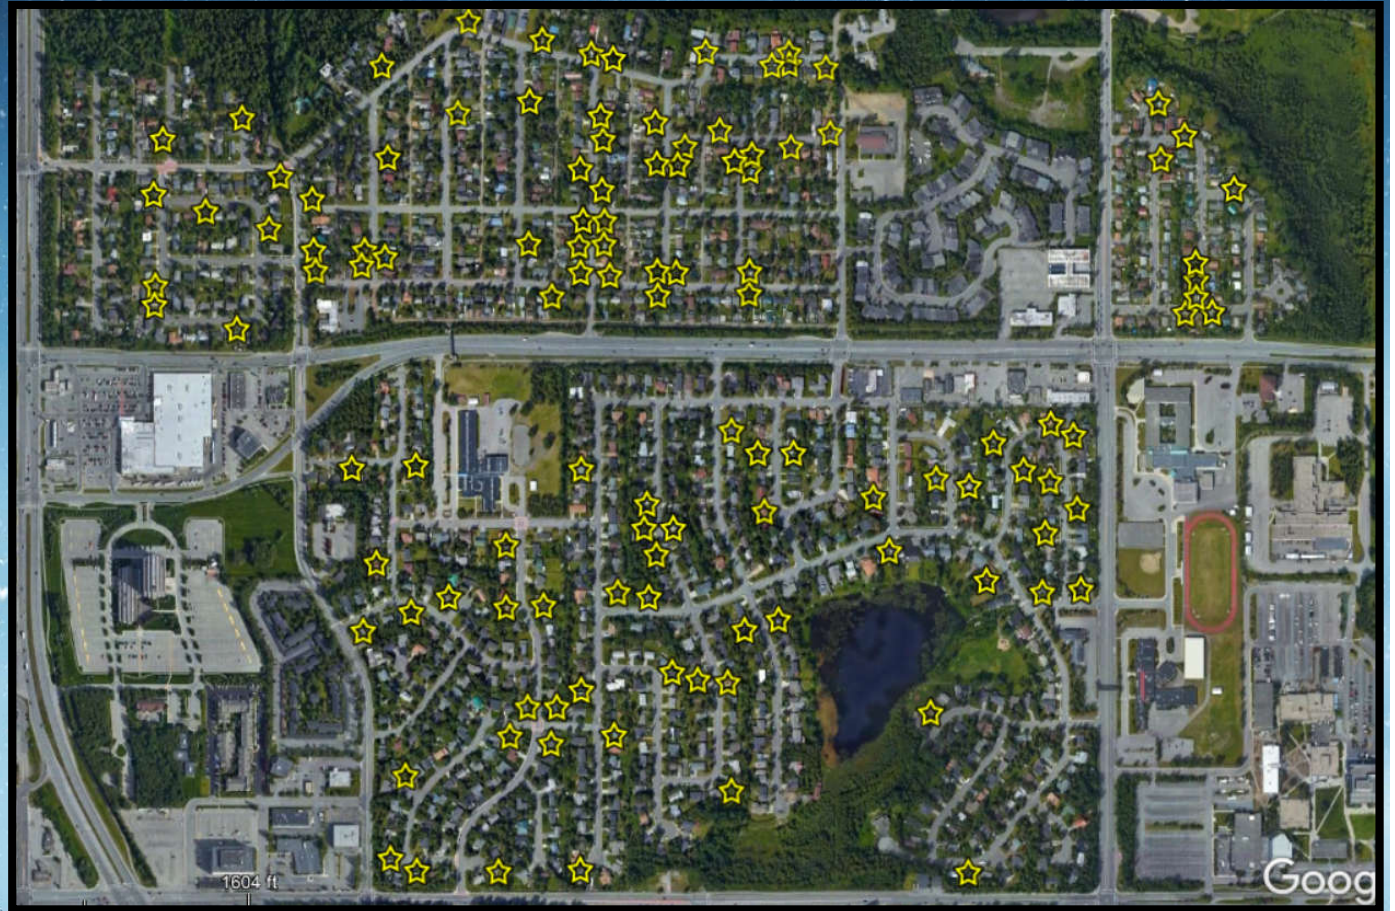

# RPCC 2020 Holiday Lights Walking Map

*All starred locations are approximate. Any errors or omissions are unintentional and likely the fault of the driver who was also taking notes during the survey.  
Revision 1 – 12/18/2020*