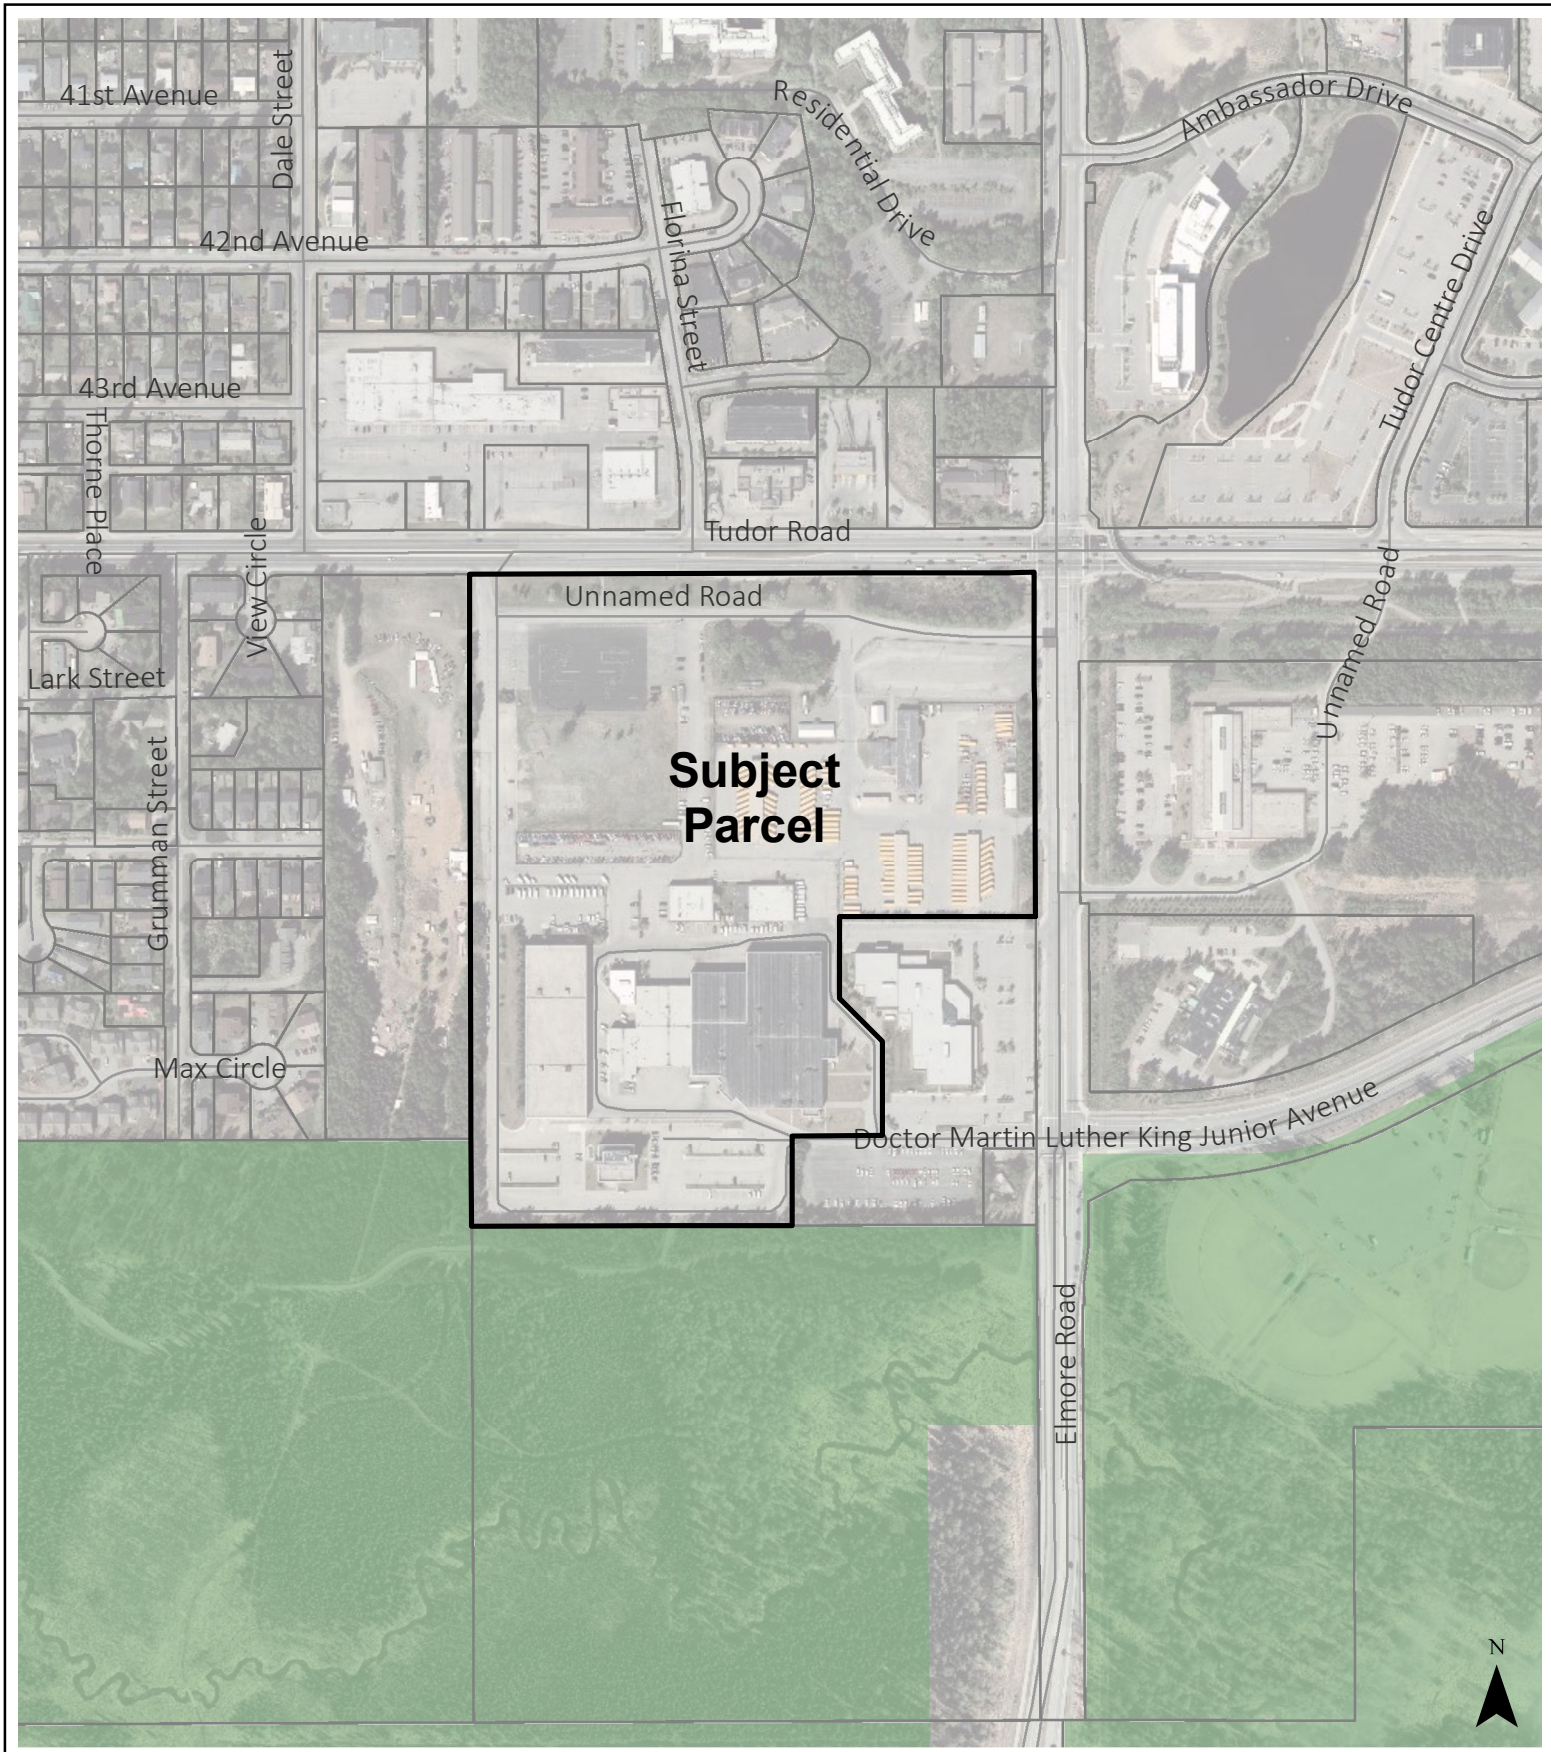

# Vicinity Map

0 250 500 1,000 Feet

PID: 008-052-12  
Legal: Tract 1 Municipal Tudor Road Complex