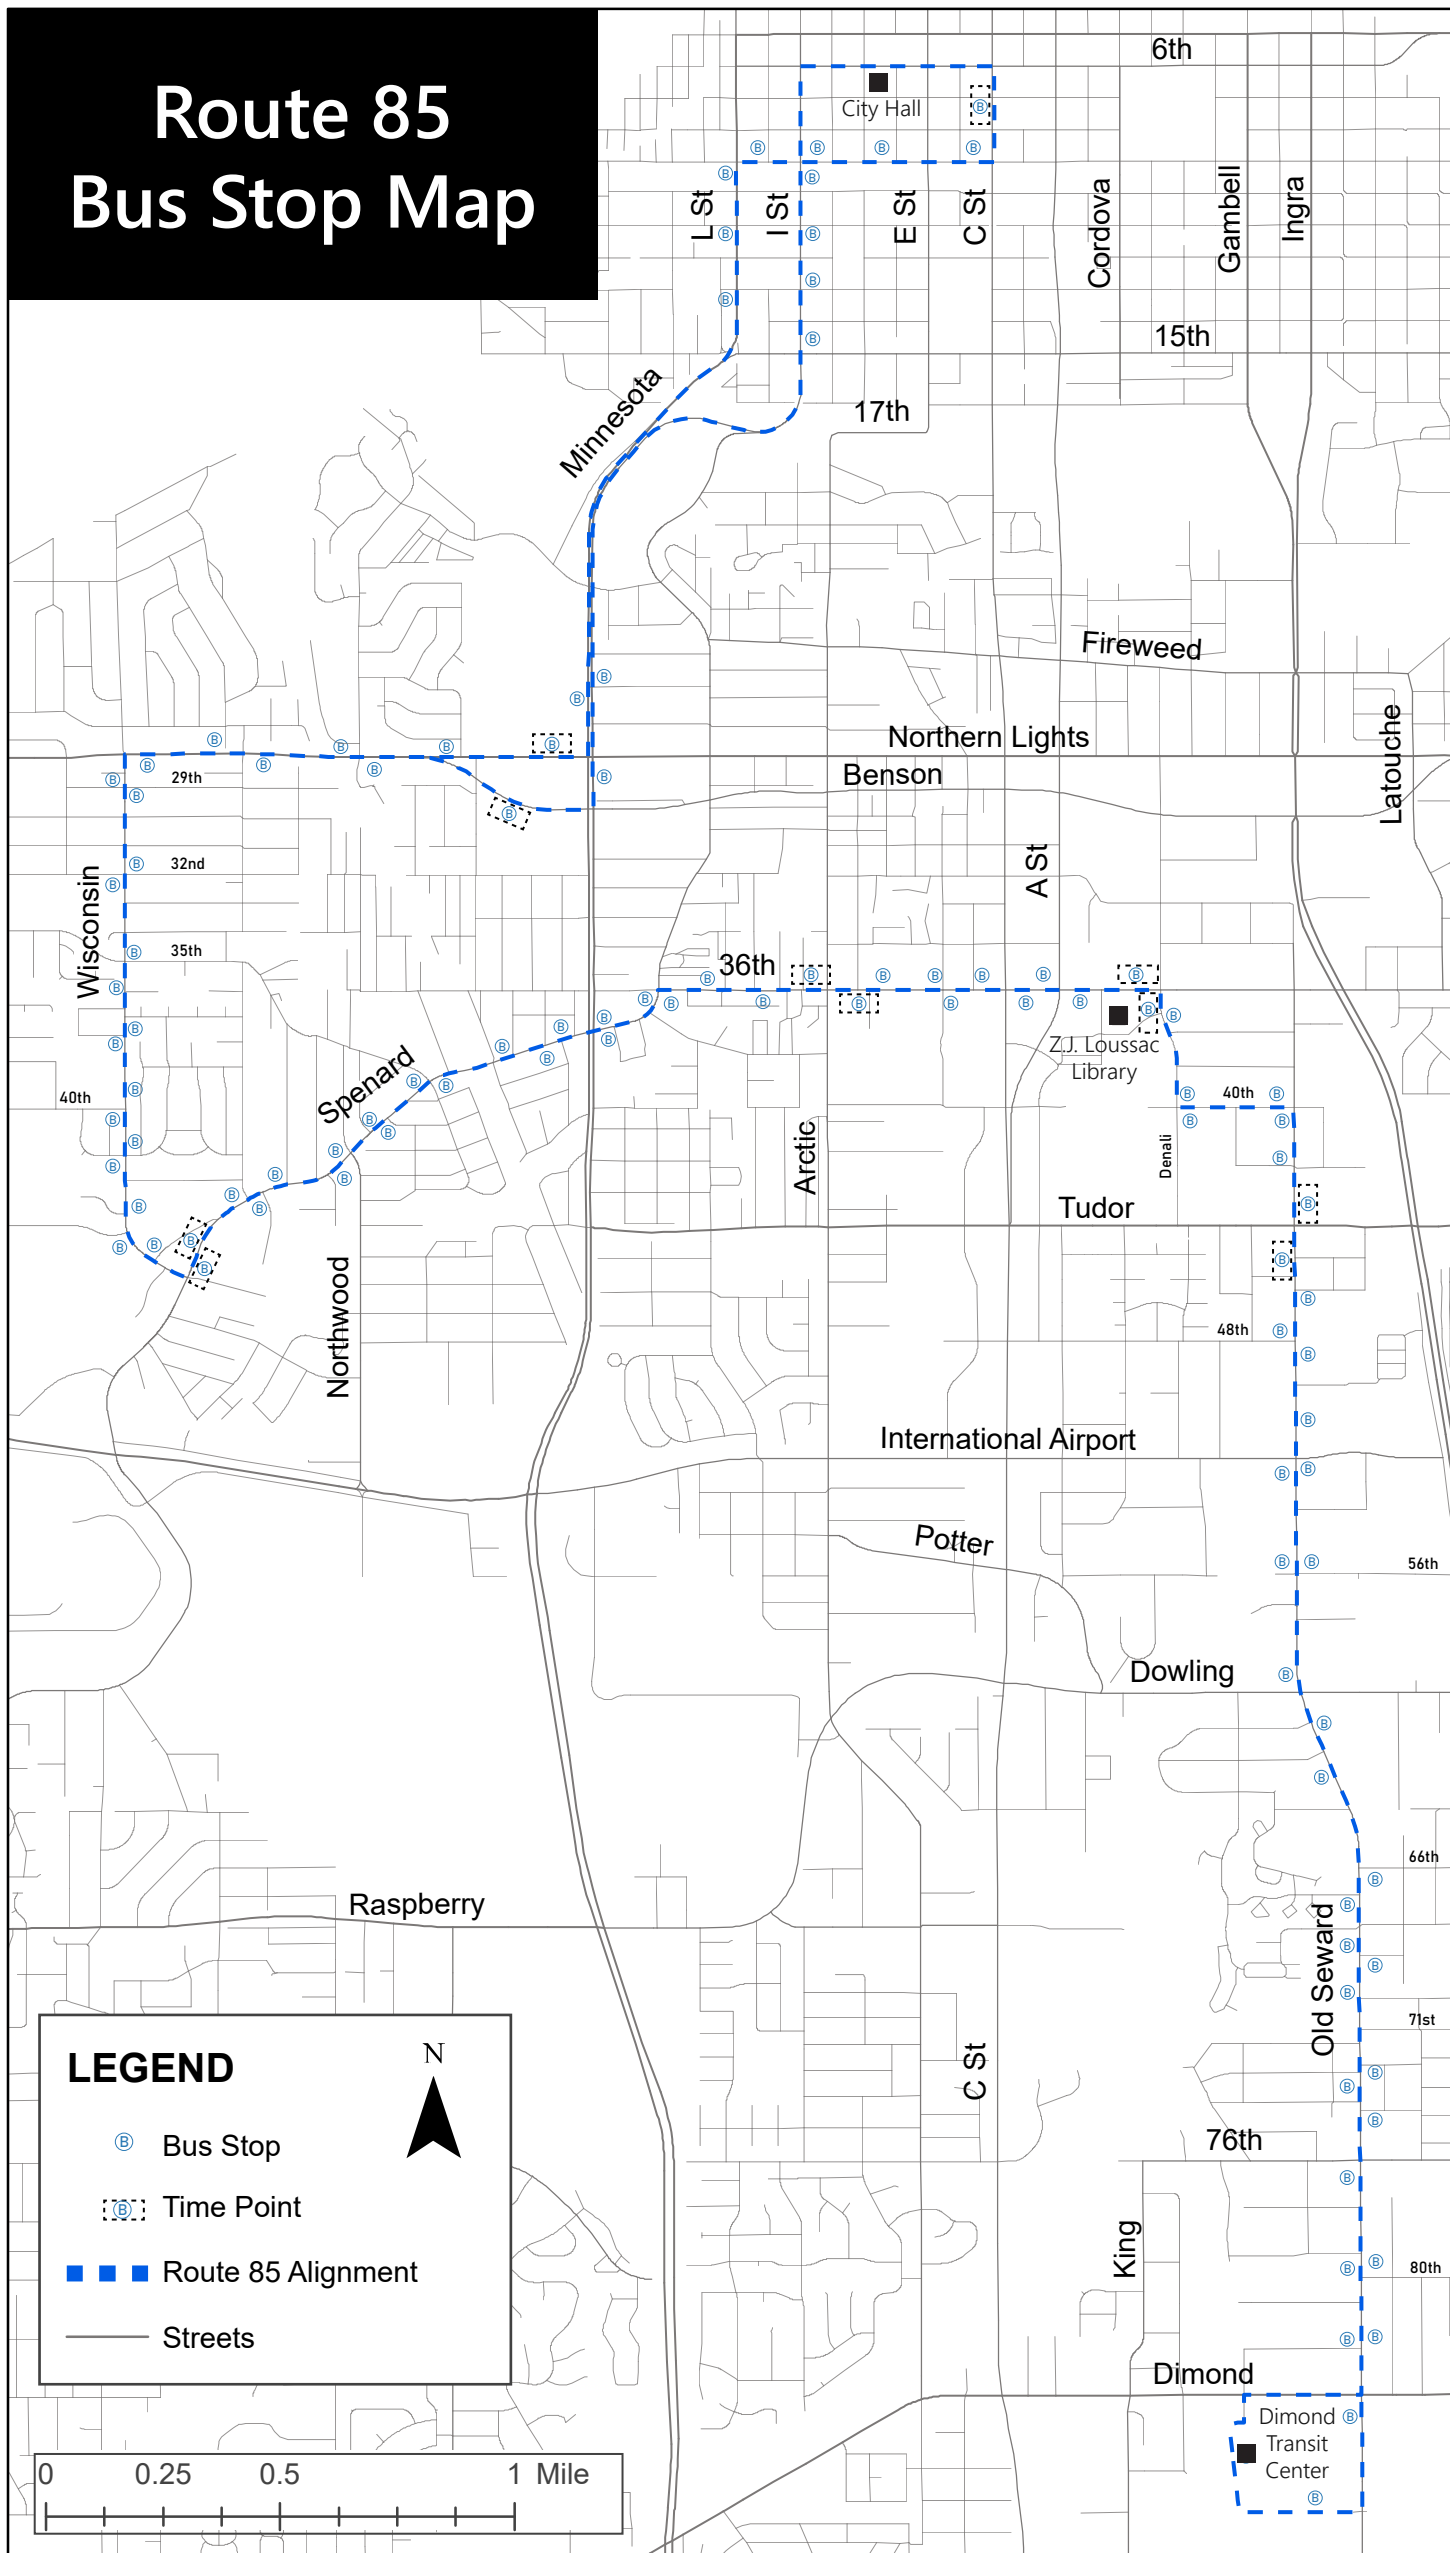

Route 85 Bus Stop Map

LEGEND

-  Bus Stop
-  Time Point
-  Route 85 Alignment
-  Streets

N