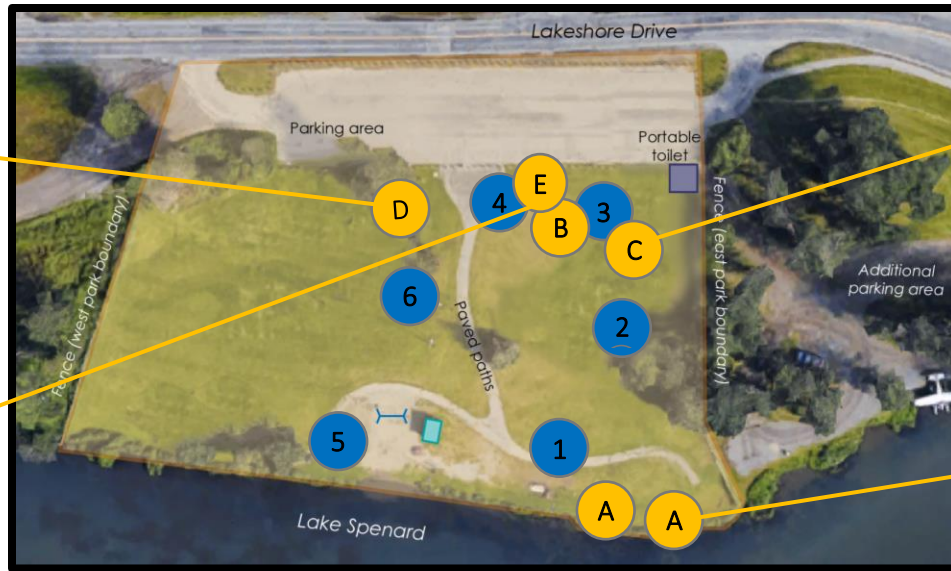

Spenard Beach Park Improvements – Site Plan & Amenity Placement

Our Vision for the Park

Phase I: 2019 Challenge Grant

A	(2) 6FT Wood and Steel Park Bench
B	(1) Solid Steel Round Picnic Table
C	(1) ADA (Americans with Disabilities) Solid Steel Round Picnic Table
D	New dog waste station
E	New bike rack (shaped like float plane) – bike rack has already been donated by Cook Inlet Housing
F	

Long Term Goals:

1	Interpretative signs with park history, 3 benches facing lake.
2	Play installation, shaped like or made of a small plane fuselage. Backless bench for observing.
3	Picnic area with multiple tables. One table ADA accessible.
4	Relocate Muni park sign from middle of park.
5	Replace swing set and install backless benches for observing.
6	Remove or relocate existing kiosk and dog waste station from middle of park.